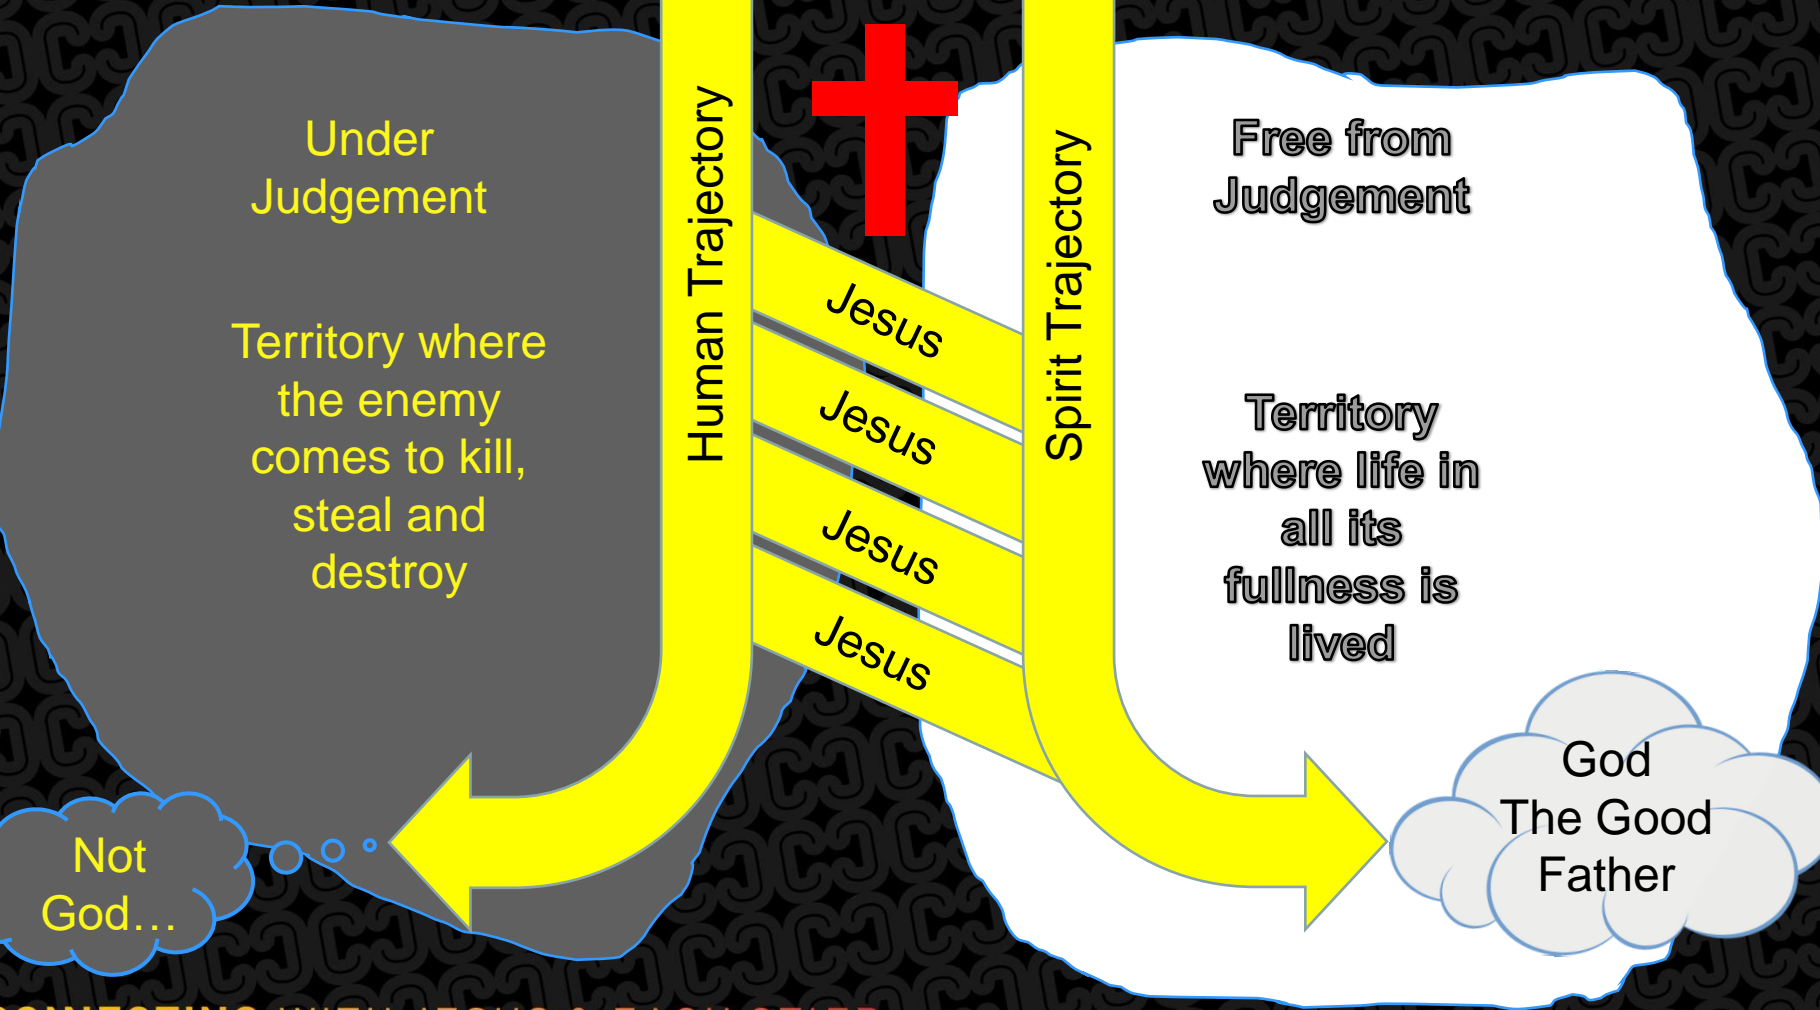

God  
The Good  
Father

**CONNECTING WITH JESUS & EACH OTHER**

**CONNECTING WITH JESUS & EACH OTHER**

Under Judgement  
Territory where the enemy comes to kill, steal and destroy

Free from Judgement  
Territory where life in all its fullness is lived

Human Trajectory

Spirit Trajectory

Under Judgement

Free from Judgement

Territory where the enemy comes to kill, steal and destroy

Territory where life in all its fullness is lived

Jesus

Jesus

Jesus

Jesus

God  
The Good  
Father

Under Judgement

Territory where the enemy comes to kill, steal and destroy

Not God...

Human Trajectory

Jesus  
Jesus  
Jesus  
Jesus

Spirit Trajectory

Free from Judgement

Territory where life in all its fullness is lived

God  
The Good  
Father

CONNECTING WITH JESUS & EACH OTHER

Churchdays  
10am

**CONNECTING** WITH JESUS & EACH OTHER